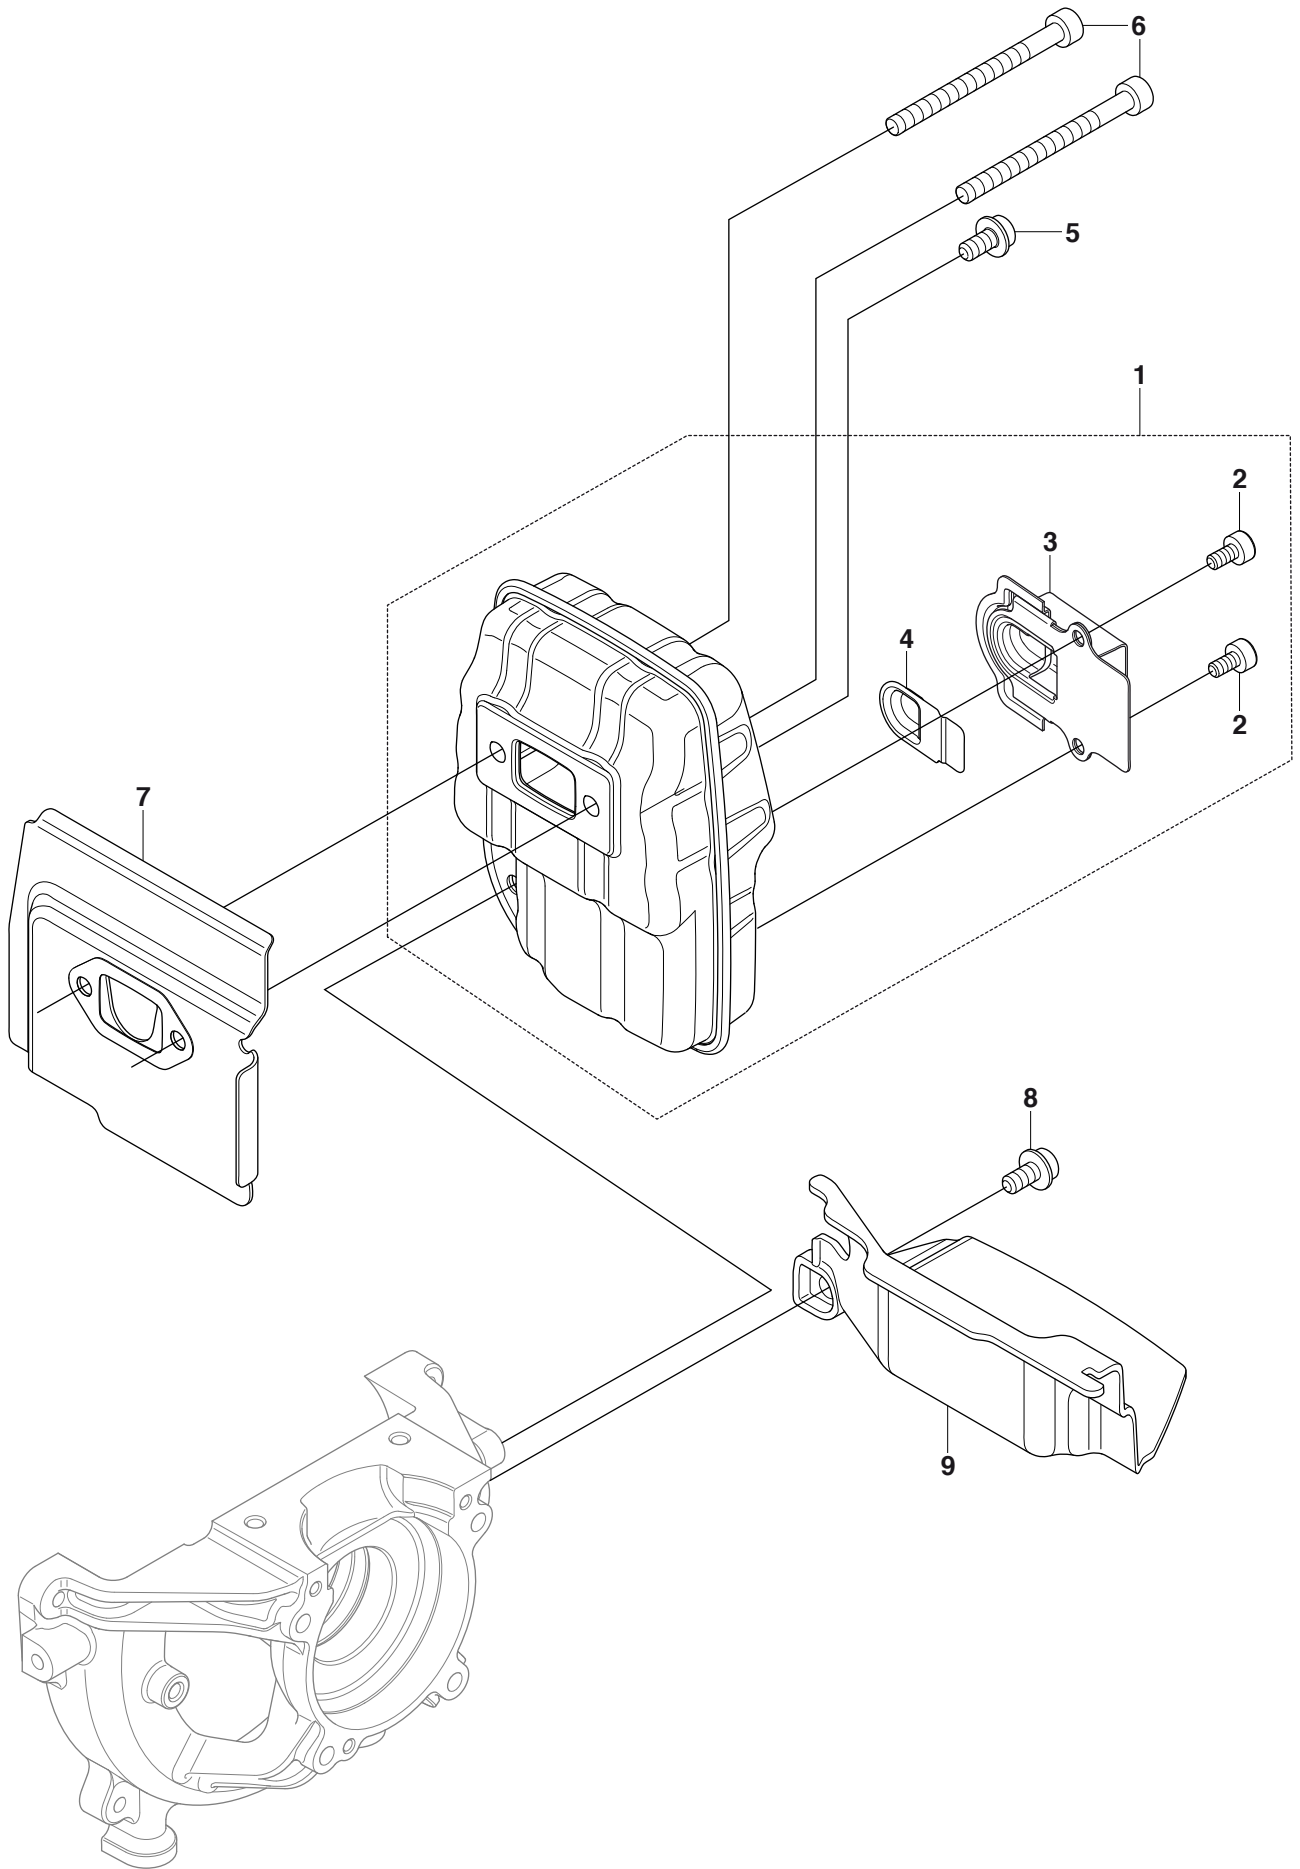

H 243RJ, 243R, 543RS
MUFFLER

Page H 243RJ, 243R, 543RS MUFFLER

Position	Article	Quantity	Notes	Kit
1	528 70 58-01	1	243RJ	
1	577 98 03-01	1	243R	
2	521 86 08-01	2		1
3	521 62 34-01	1		1
4	521 62 30-01	1		1
5	521 51 59-01	1		
6	521 34 76-01	2		
7	521 62 32-01	1		
8	521 51 59-01	1		
9	521 62 33-01	1